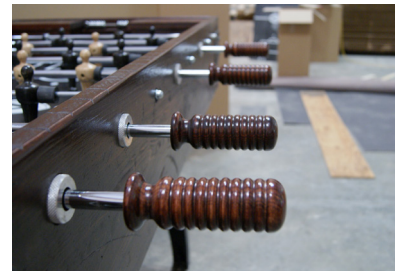

WILLIAMSBURG FOOSBALL TABLE

WWW.VENTURESHUFFLEBOARD.COM - SALES@VENTURESHUFFLEBOARD.COM

PRODUCT DETAILS:

The Williamsburg foosball, like our shuffleboard, is Venture's tribute to the men and women of the industrial revolution. We continue our admiration for old, industrial buildings constructed of fired brick, forged iron and old wooden beams. Custom stains and logos are also available upon request

SPECIFICATIONS

- Assembled size 60"l X 31"h
- 300 lbs
- 2 metal legs
- Telescoping rods with wooden men
- Ball drop and ramped corners
- Includes cork balls
- One year manufacturer's warranty
- Photographed in Bennett stain
- Suitable for commercial use
- Commercial Warranty available